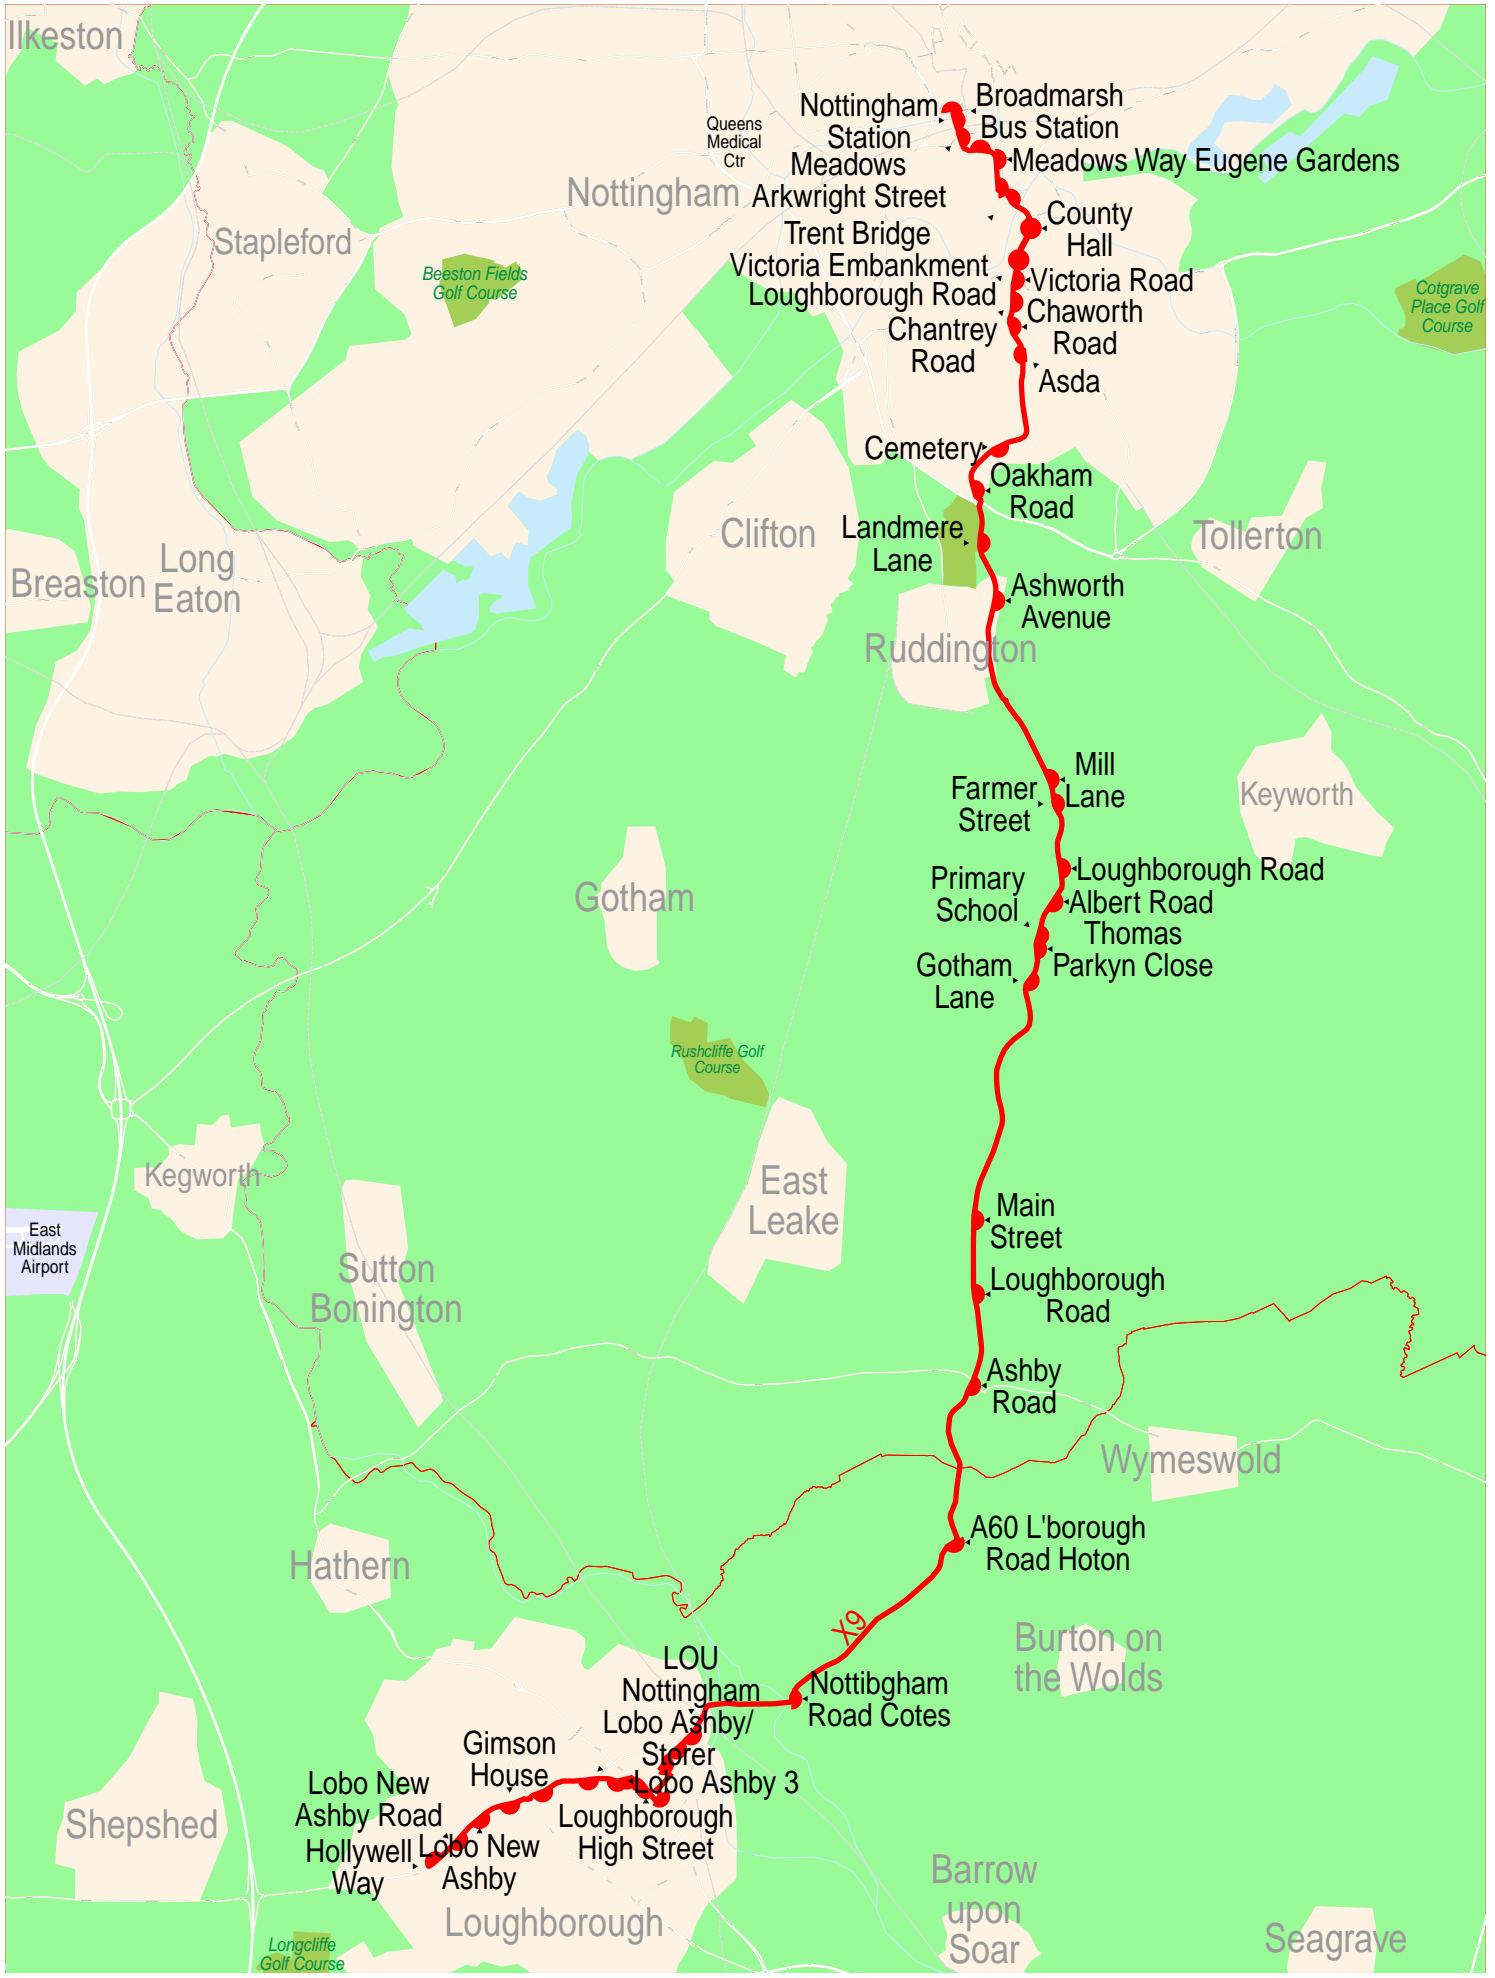

Route map for Premiere Travel service X9 (outbound)

© 2003 NAVTEQ/PTV AG/Map&Guide

Route map for Premiere Travel service X9 (inbound)

2.5 km 5 km 7.5 km 10 km

© 2003 NAVTEQ/PTV AG/Map&Guide