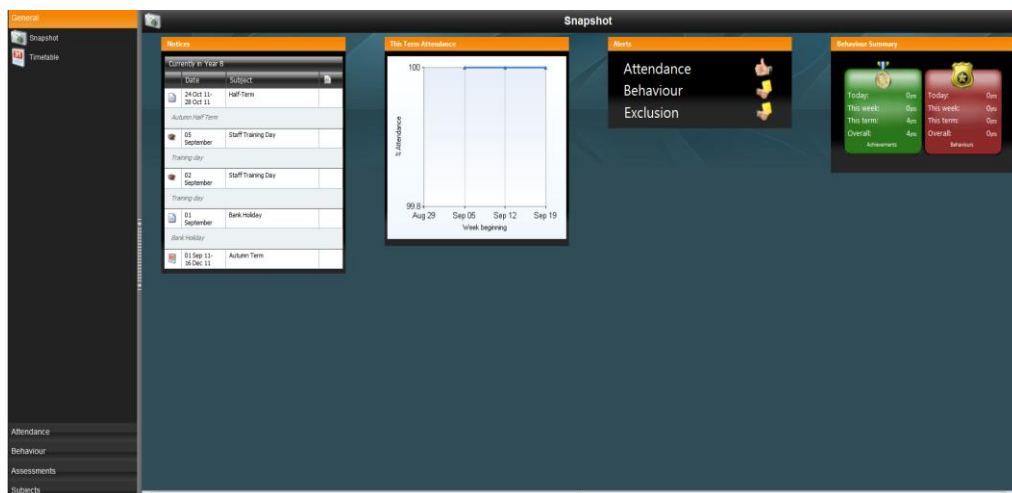

3. Click the picture of your child on the bottom of the screen. You should see all of your children here (if you do not then contact the technical team).
4. On the left you can click each section to see information about your child including their attendance and timetable.

- If your child is off sick or has a medical appointment you can inform us in the attendance section. Historical is for absences that have already happened for which you have not sent a note.

- The latest report is found in the Subjects section