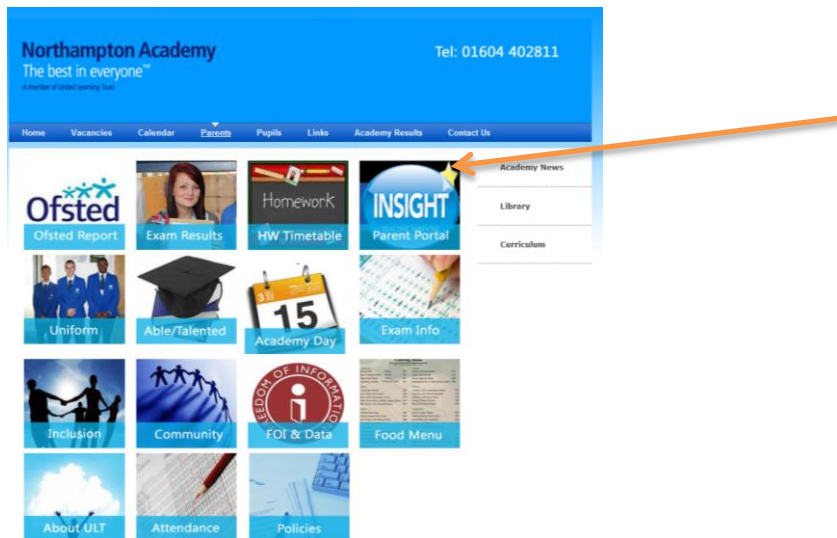

Insight Parent Reporting

1. Access the website by following the link from www.northampton-academy.org/parents or directly at www.portal.northampton-academy.org

2. Log in with the supplied details. If the slider is ON it will remember your details.

3. Click the picture of your child on the bottom of the screen. You should see all of your children here (if you do not then contact the technical team).
4. On the left you can click each section to see information about your child including their attendance and timetable.