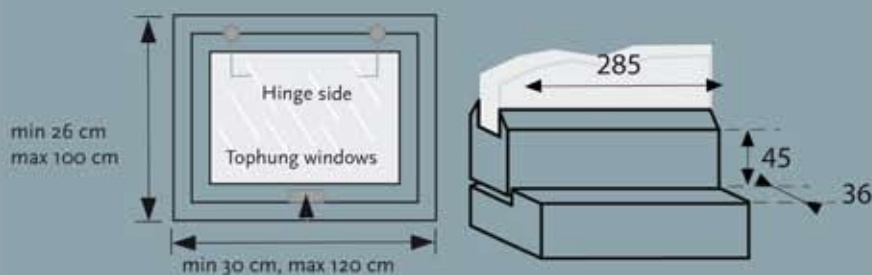

Remote™TM Ventilation 2900

AXA
RV-2900

Technical specifications

- Applicability: tophung windows
- Quality marks: conforms to all the requirements of PKVW, SKG® and SKH2
- Window dimensions: New: Maximum: 120 x 100 cm (w x h)
Minimum: 30 x 26 cm (w x h)
Existing: Maximum: 100 x 100 cm (w x h)
Minimum: 30 x 26 cm (w x h)
- Housing: painted white or Silverline
- Chain: galvanized steel, single links
- Maximum opening: 120 mm
- Pulling force: 150 N
- Transmission: infra-red
- Code permutations: 4 billion
- Feed unit: 4 x AA penlights (adaptor 6V with 5m wire optional)
- Feed remote control: 2 x AA penlight
- Sensors: Low-Battery indicator (the window always finishes in closed position)
- Screws: 4.5 x 40 mm (5x), 4.0 x 40mm (2X), 5.0 x 60 mm (2x)
- Measurements: vertical transom 45 mm high, horizontal transom 36 mm deep, 285 cm wide

Adaptor		
Material	Length of wire	Article number
Plastic white	5 meter	2900-01-98